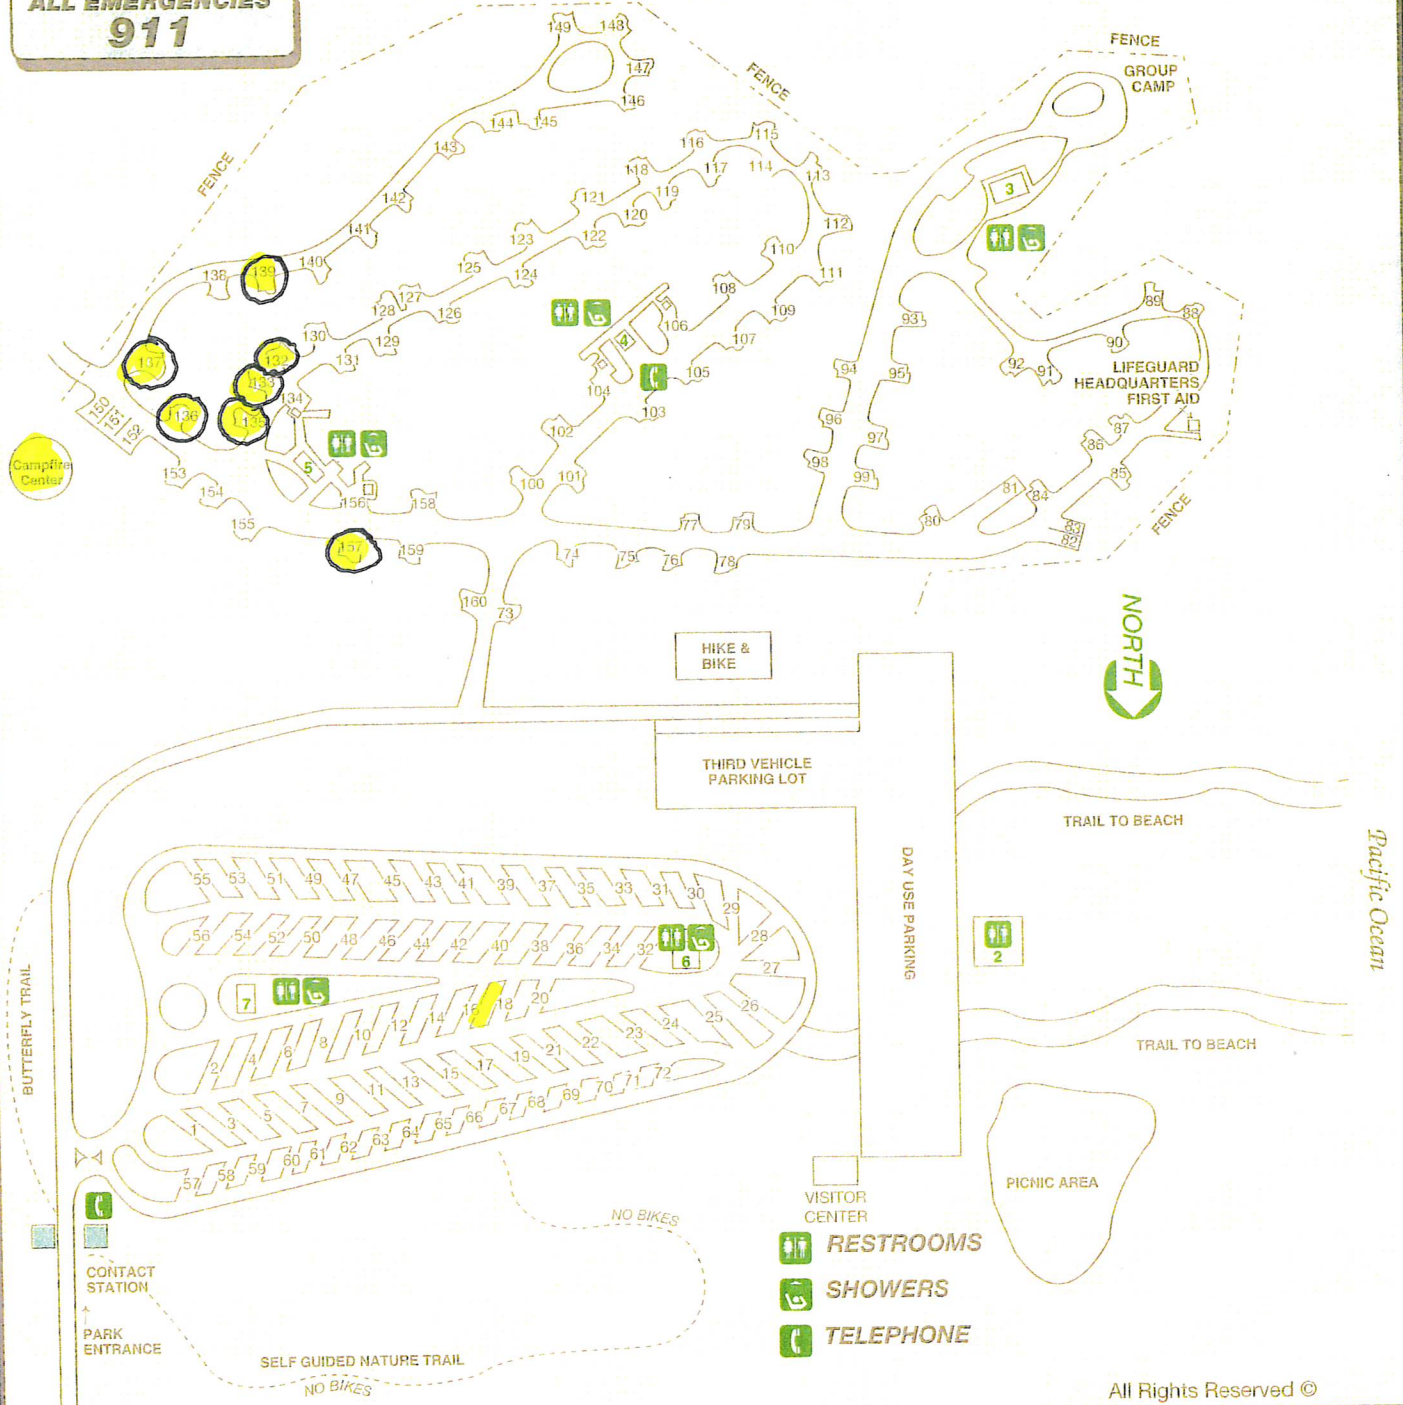

WELCOME! PLEASE ENJOY YOUR VISIT TO

SAN CLEMENTE STATE BEACH

For Information (949) 492-3156

FOR RESERVATIONS
RESERV AMERICA

Call 1-800-444-PARK(7275)
8 a.m.-5 p.m. Pacific Time

(Closed Thanksgiving, Christmas and New Year's Day)

3030 AVENIDA DEL PRESIDENTE • SAN CLEMENTE, CA 92672 • ORANGE COUNTY

ALL EMERGENCIES
911

All Rights Reserved ©